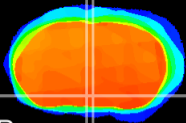

Coronal

Sagittal-R

Sagittal-L

ViBriSm: CX13130  
Horizontal

SPa dorsal