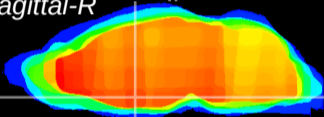

Coronal

Sagittal-R

Sagittal-L

ViBriSm: CX13130  
Horizontal

SPa dorsal