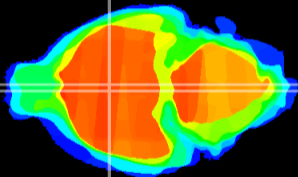

Coronal

Sagittal-R

Sagittal-L

ViBriSm: CX13130  
Horizontal

SPa dorsal