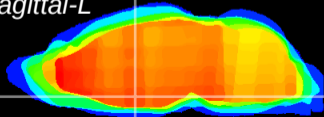

Coronal

Sagittal-R

Sagittal-L

ViBriSm: CX13130  
Horizontal

SPa dorsal