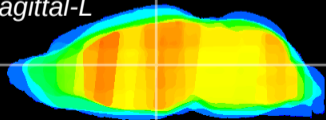

Coronal

Sagittal-R

Sagittal-L

ViBrism: CX13131
Horizontal

MD