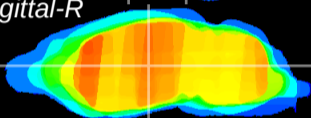

Coronal

Sagittal-R

Sagittal-L

ViBrism: CX13131
Horizontal

VPM/VPL