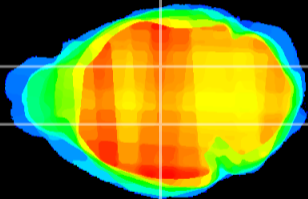

Coronal

Sagittal-R

Sagittal-L

ViBrism: CX13131
Horizontal

VPM/VPL