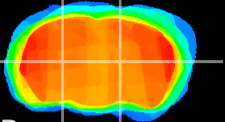

Coronal

Sagittal-R

Sagittal-L

ViBrism: CX13131
Horizontal

VPM/VPL