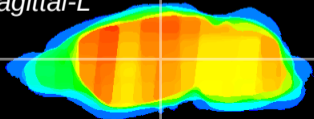

Coronal

Sagittal-R

Sagittal-L

ViBrism: CX13131
Horizontal

VPM/VPL