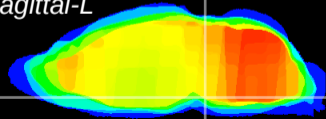

Coronal

Sagittal-R

Sagittal-L

ViBrism: CX13134
Horizontal

Pn