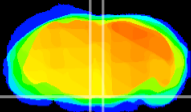

Coronal

Sagittal-R

Sagittal-L

ViBrism: CX13134
Horizontal

Pn