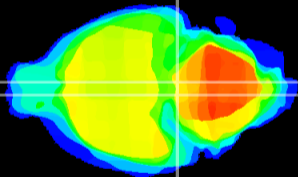

Coronal

Sagittal-R

Sagittal-L

ViBrism: CX13134
Horizontal

Pn