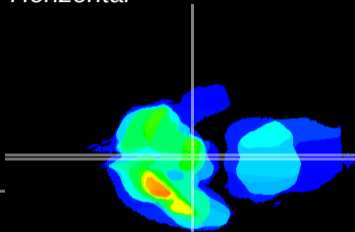

Coronal

Sagittal-R

Sagittal-L

ViBrism: CX13139
Horizontal

ME