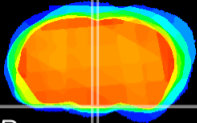

Coronal

Sagittal-R

Sagittal-L

ViBrism: CX13140
Horizontal

Arc