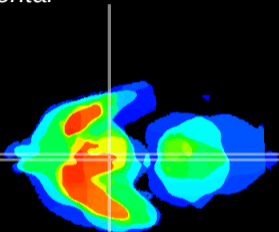

Coronal

Sagittal-R

Sagittal-L

ViBrism: CX13140
Horizontal

Arc