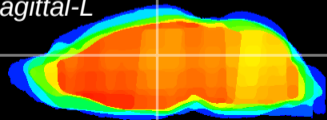

Coronal

Sagittal-R

Sagittal-L

ViBrism: CX13140
Horizontal

Hb