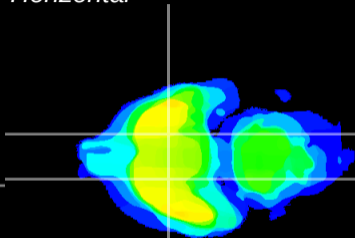

Coronal

Sagittal-R

Sagittal-L

ViBrism: CX13141
Horizontal

S0