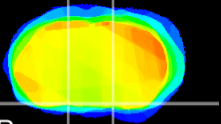

Coronal

Sagittal-R

Sagittal-L

ViBrism: CX13141
Horizontal

S0