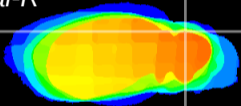

Coronal

Sagittal-R

Sagittal-L

ViBrism: CX13151
Horizontal

Cb lobe