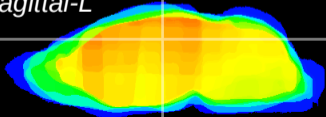

Coronal

Sagittal-R

Sagittal-L

ViBrism: CX13156
Horizontal

DG