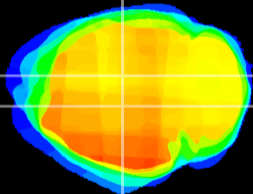

Coronal

Sagittal-R

Sagittal-L

ViBrism: CX13156
Horizontal

DG