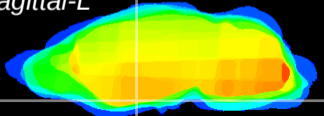

Coronal

Sagittal-R

Sagittal-L

ViBrism: CX13158
Horizontal

S0