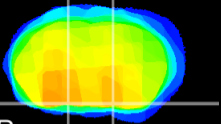

Coronal

Sagittal-R

Sagittal-L

ViBrism: CX13158
Horizontal

S0