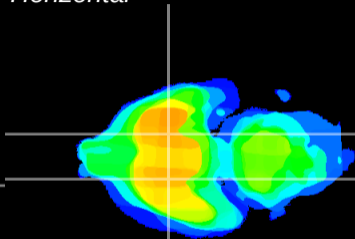

Coronal

Sagittal-R

Sagittal-L

ViBrism: CX13158
Horizontal

S0