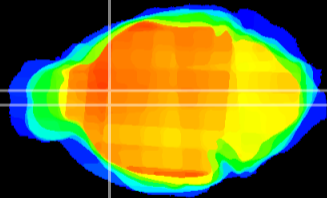

Coronal

Sagittal-R

Sagittal-L

ViBrism: CX13159
Horizontal

LS