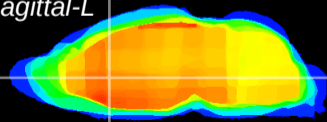

Coronal

Sagittal-R

Sagittal-L

ViBrism: CX13159
Horizontal

LS