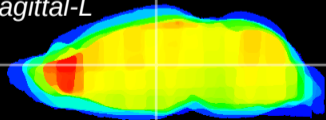

Coronal

Sagittal-R

Sagittal-L

ViBrism: CX13160
Horizontal

MD