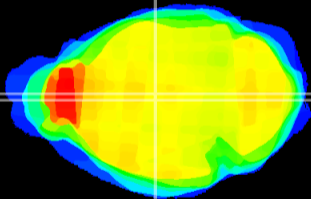

Coronal

Sagittal-R

Sagittal-L

ViBrism: CX13160
Horizontal

MD