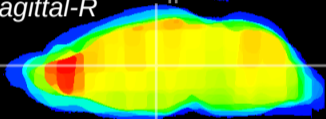

Coronal

Sagittal-R

Sagittal-L

ViBrism: CX13160
Horizontal

MD