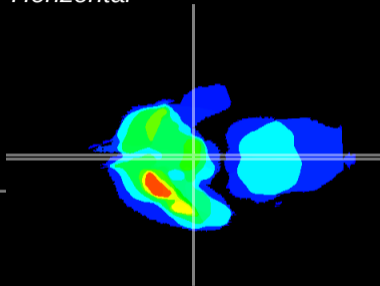

Coronal

Sagittal-R

Sagittal-L

ViBrism: CX13161
Horizontal

ME