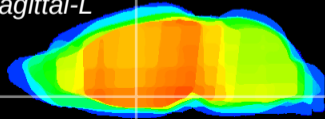

Coronal

Sagittal-R

Sagittal-L

ViBriSm: CX13162
Horizontal

SPa dorsal