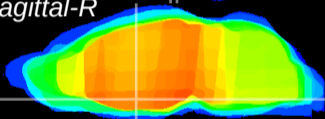

Coronal

Sagittal-R

Sagittal-L

ViBriSm: CX13162
Horizontal

SPa dorsal