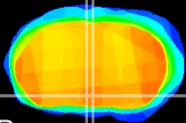

Coronal

Sagittal-R

Sagittal-L

ViBriSm: CX13162
Horizontal

SPa dorsal