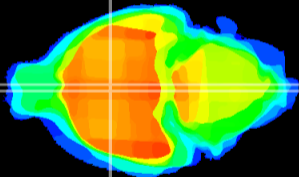

Coronal

Sagittal-R

Sagittal-L

ViBriSm: CX13162
Horizontal

SPa dorsal