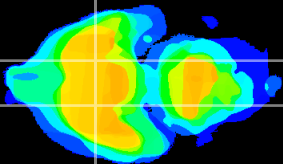

Coronal

Sagittal-R

Sagittal-L

ViBrism: CX13164
Horizontal

S0