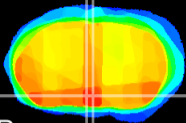

Coronal

Sagittal-R

Sagittal-L

ViBriSm: CX13170
Horizontal

SPa dorsal