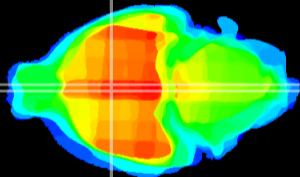

Coronal

Sagittal-R

Sagittal-L

ViBriSm: CX13170
Horizontal

SPa dorsal