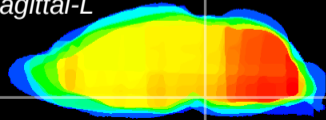

Coronal

Sagittal-R

Sagittal-L

ViBrism: CX13171
Horizontal

Pn