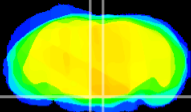

Coronal

Sagittal-R

Sagittal-L

ViBrism: CX13171
Horizontal

Pn