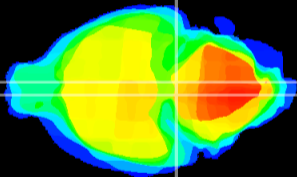

Coronal

Sagittal-R

Sagittal-L

ViBrism: CX13171
Horizontal

Pn