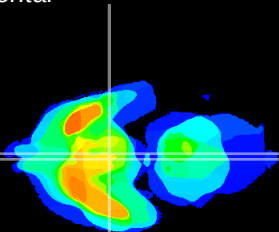

Coronal

Sagittal-R

Sagittal-L

ViBrism: CX13173
Horizontal

Arc