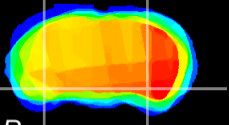

Coronal

Sagittal-R

Sagittal-L

ViBrism: CX13175
Horizontal

ventral S