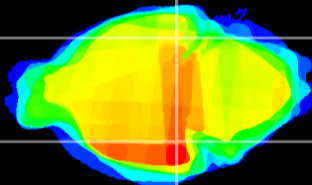

Coronal

Sagittal-R

Sagittal-L

ViBrism: CX13175
Horizontal

ventral S