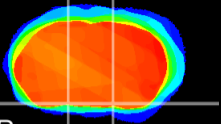

Coronal

Sagittal-R

Sagittal-L

ViBrism: CX13176
Horizontal

S0