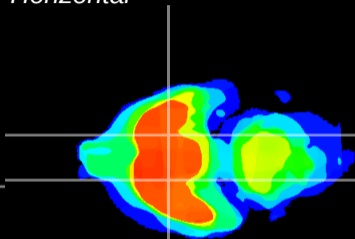

Coronal

Sagittal-R

Sagittal-L

ViBrism: CX13176
Horizontal

S0