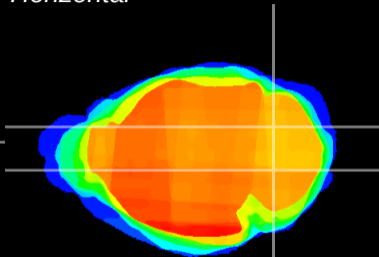

Coronal

Sagittal-R

Sagittal-L

ViBrism: CX13179
Horizontal

Cb nucleus