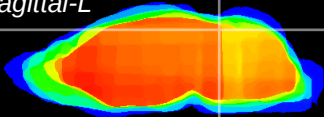

Coronal

Sagittal-R

Sagittal-L

ViBrism: CX13180
Horizontal

IC