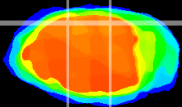

Coronal

Sagittal-R

Sagittal-L

ViBrism: CX13180
Horizontal

IC