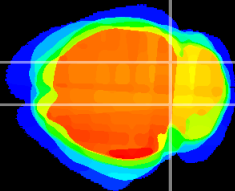

Coronal

Sagittal-R

Sagittal-L

ViBrism: CX13180
Horizontal

IC