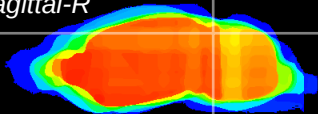

Coronal

Sagittal-R

Sagittal-L

ViBrism: CX13180
Horizontal

IC