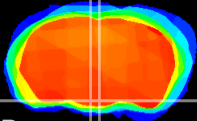

Coronal

Sagittal-R

Sagittal-L

ViBrism: CX13180
Horizontal

VMH