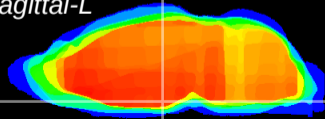

Coronal

Sagittal-R

Sagittal-L

ViBrism: CX13180
Horizontal

VMH