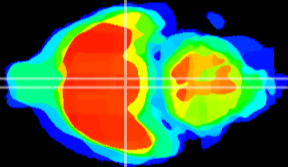

Coronal

Sagittal-R

Sagittal-L

ViBrism: CX13180
Horizontal

VMH