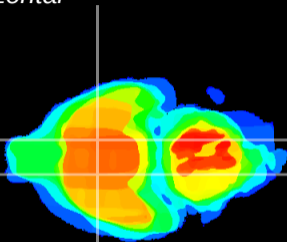

Coronal

Sagittal-R

Sagittal-L

ViBrisM: CX13181
Horizontal

LH