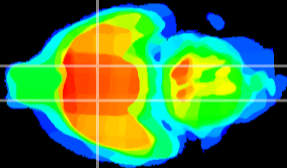

Coronal

Sagittal-R

Sagittal-L

ViBrism: CX13183
Horizontal

LH