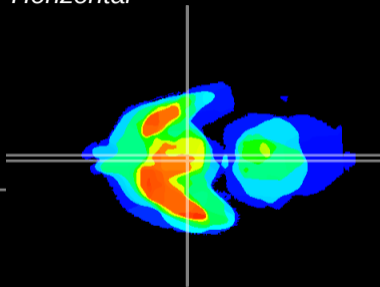

Coronal

Sagittal-R

Sagittal-L

ViBrism: CX13185
Horizontal

Arc