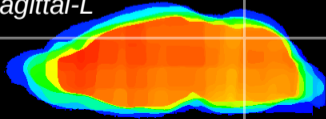

Coronal

Sagittal-R

Sagittal-L

ViBrism: CX13186
Horizontal

Cb vermis