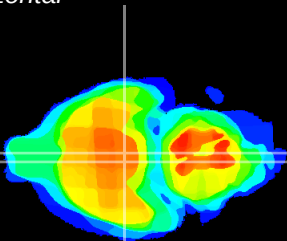

Coronal

Sagittal-R

Sagittal-L

ViBrism: CX13190
Horizontal

VMH