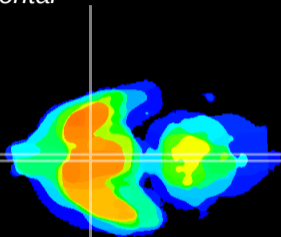

Coronal

Sagittal-R

Sagittal-L

ViBrism: CX13191
Horizontal

SCN