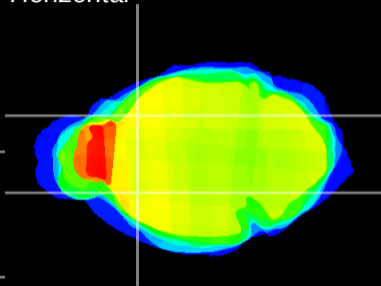

*Coronal*

*Sagittal-R*

*Sagittal-L*

ViBrism: CX13192  
*Horizontal*

CPU lateral