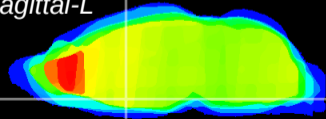

Coronal

Sagittal-R

Sagittal-L

ViBriSM: CX13192
Horizontal

MPA