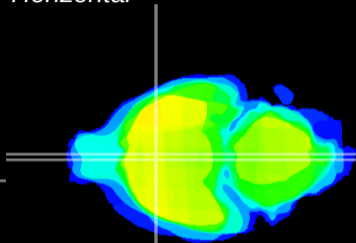

Coronal

Sagittal-R

Sagittal-L

ViBriSM: CX13192
Horizontal

MPA