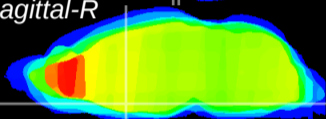

Coronal

Sagittal-R

Sagittal-L

ViBriSM: CX13192
Horizontal

MPA