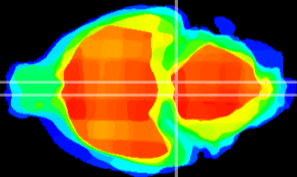

Coronal

Sagittal-R

Sagittal-L

ViBrism: CX13194
Horizontal

Pn