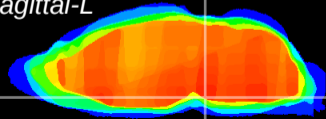

Coronal

Sagittal-R

Sagittal-L

ViBrism: CX13194
Horizontal

Pn