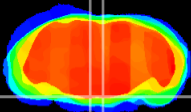

Coronal

Sagittal-R

Sagittal-L

ViBrism: CX13194
Horizontal

Pn