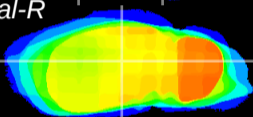

Coronal

Sagittal-R

Sagittal-L

ViBrism: CX13203
Horizontal

LG