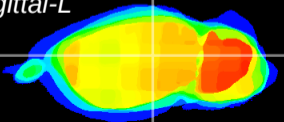

Coronal

Sagittal-R

Sagittal-L

ViBrism: CX13203
Horizontal

LG