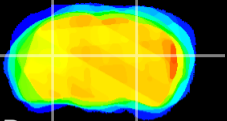

Coronal

Sagittal-R

Sagittal-L

ViBrism: CX13203
Horizontal

LG