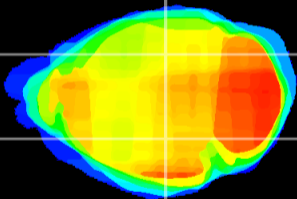

Coronal

Sagittal-R

Sagittal-L

ViBrism: CX13203
Horizontal

LG