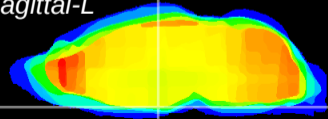

Coronal

Sagittal-R

Sagittal-L

ViBrism: CX13205
Horizontal

Arc