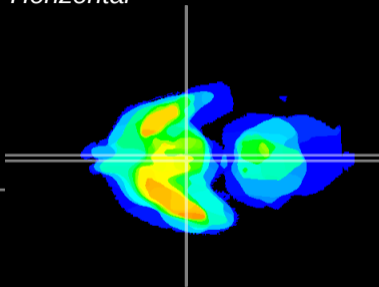

Coronal

Sagittal-R

Sagittal-L

ViBrism: CX13205
Horizontal

Arc