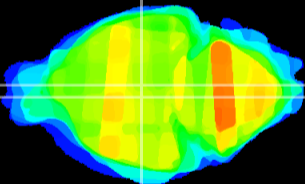

Coronal

Sagittal-R

Sagittal-L

ViBrism: CX13206
Horizontal

DM