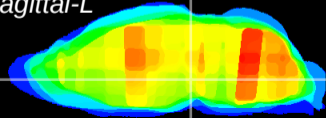

Coronal

Sagittal-R

Sagittal-L

ViBrism: CX13206
Horizontal

VTA