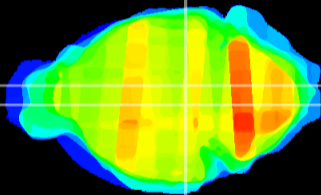

Coronal

Sagittal-R

Sagittal-L

ViBrism: CX13206
Horizontal

VTA