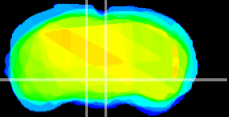

Coronal

Sagittal-R

Sagittal-L

ViBrism: CX13206
Horizontal

VTA