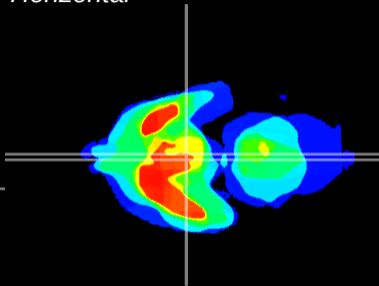

Coronal

Sagittal-R

Sagittal-L

ViBrism: CX13211
Horizontal

Arc