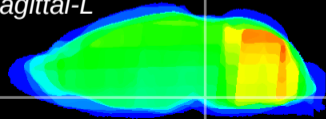

Coronal

Sagittal-R

Sagittal-L

ViBrism: CX13212
Horizontal

Pn