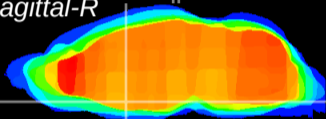

Coronal

Sagittal-R

Sagittal-L

ViBriSM: CX13214
Horizontal

MPA