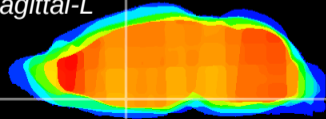

Coronal

Sagittal-R

Sagittal-L

ViBriSM: CX13214
Horizontal

MPA