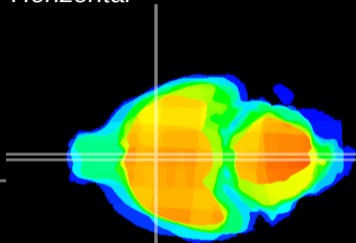

Coronal

Sagittal-R

Sagittal-L

ViBriSM: CX13214
Horizontal

MPA