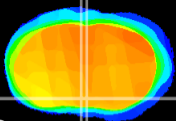

Coronal

Sagittal-R

Sagittal-L

ViBriSM: CX13214
Horizontal

MPA