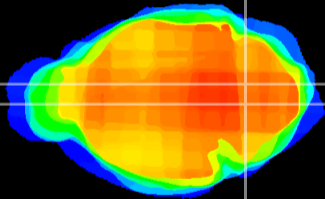

Coronal

Sagittal-R

Sagittal-L

ViBrism: CX13218
Horizontal

MVe