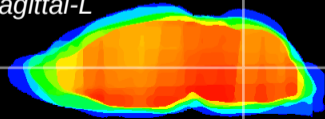

Coronal

Sagittal-R

Sagittal-L

ViBrism: CX13218
Horizontal

MVe