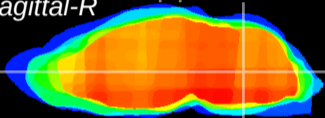

Coronal

Sagittal-R

Sagittal-L

ViBrism: CX13218
Horizontal

MVe