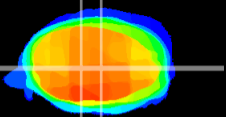

Coronal

Sagittal-R

Sagittal-L

ViBrism: CX13218
Horizontal

MVe