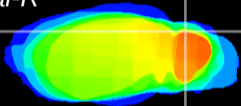

Coronal

Sagittal-R

Sagittal-L

ViBrism: CX13223
Horizontal

Cb lobe