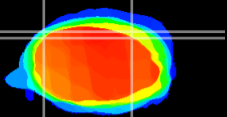

Coronal

Sagittal-R

Sagittal-L

ViBrism: CX13223
Horizontal

Cb lobe