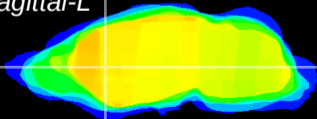

Coronal

Sagittal-R

Sagittal-L

ViBrism: CX13226
Horizontal

CPU medial