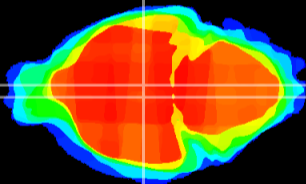

Coronal

Sagittal-R

Sagittal-L

ViBrism: CX13229
Horizontal

DM