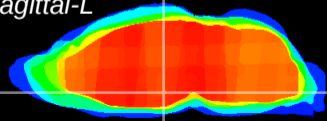

Coronal

Sagittal-R

Sagittal-L

ViBrism: CX13229
Horizontal

DM