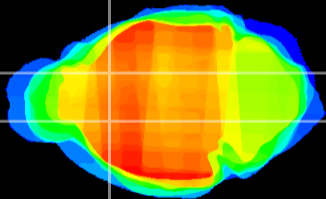

Coronal

Sagittal-R

Sagittal-L

ViBrism: CX13230
Horizontal

CPU medial