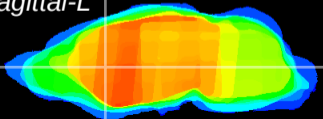

Coronal

Sagittal-R

Sagittal-L

ViBrism: CX13230
Horizontal

CPU medial