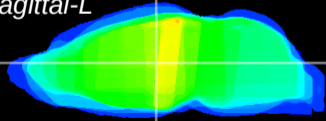

Coronal

Sagittal-R

Sagittal-L

ViBrism: CX13243
Horizontal

MD