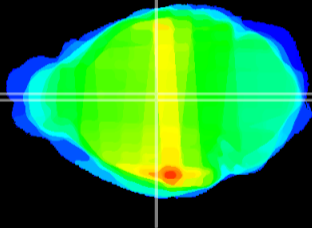

Coronal

Sagittal-R

Sagittal-L

ViBrism: CX13243
Horizontal

MD