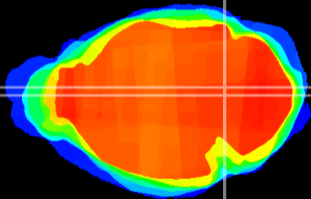

Coronal

Sagittal-R

Sagittal-L

ViBrism: CX13245
Horizontal

Tg