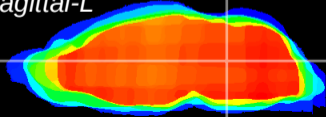

Coronal

Sagittal-R

Sagittal-L

ViBrism: CX13245
Horizontal

Tg