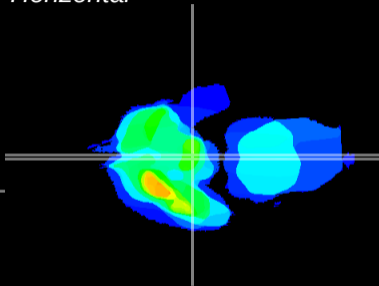

Coronal

Sagittal-R

Sagittal-L

ViBrism: CX13253
Horizontal

ME