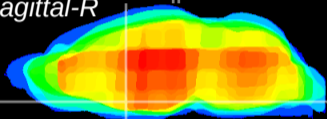

Coronal

Sagittal-R

Sagittal-L

ViBriSM: CX13254
Horizontal

MPA