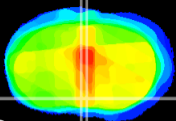

Coronal

Sagittal-R

Sagittal-L

ViBriSM: CX13254
Horizontal

MPA