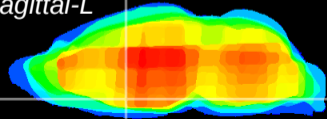

Coronal

Sagittal-R

Sagittal-L

ViBriSM: CX13254
Horizontal

MPA