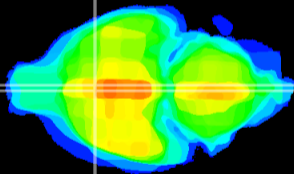

Coronal

Sagittal-R

Sagittal-L

ViBriSM: CX13254
Horizontal

MPA