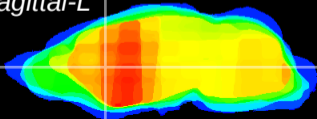

Coronal

Sagittal-R

Sagittal-L

ViBris: CX13255
Horizontal

CPU medial