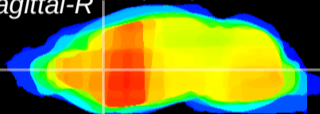

Coronal

Sagittal-R

Sagittal-L

ViBris: CX13255
Horizontal

CPU medial