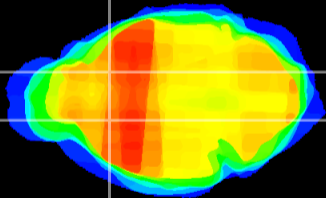

Coronal

Sagittal-R

Sagittal-L

ViBris: CX13255
Horizontal

CPU medial